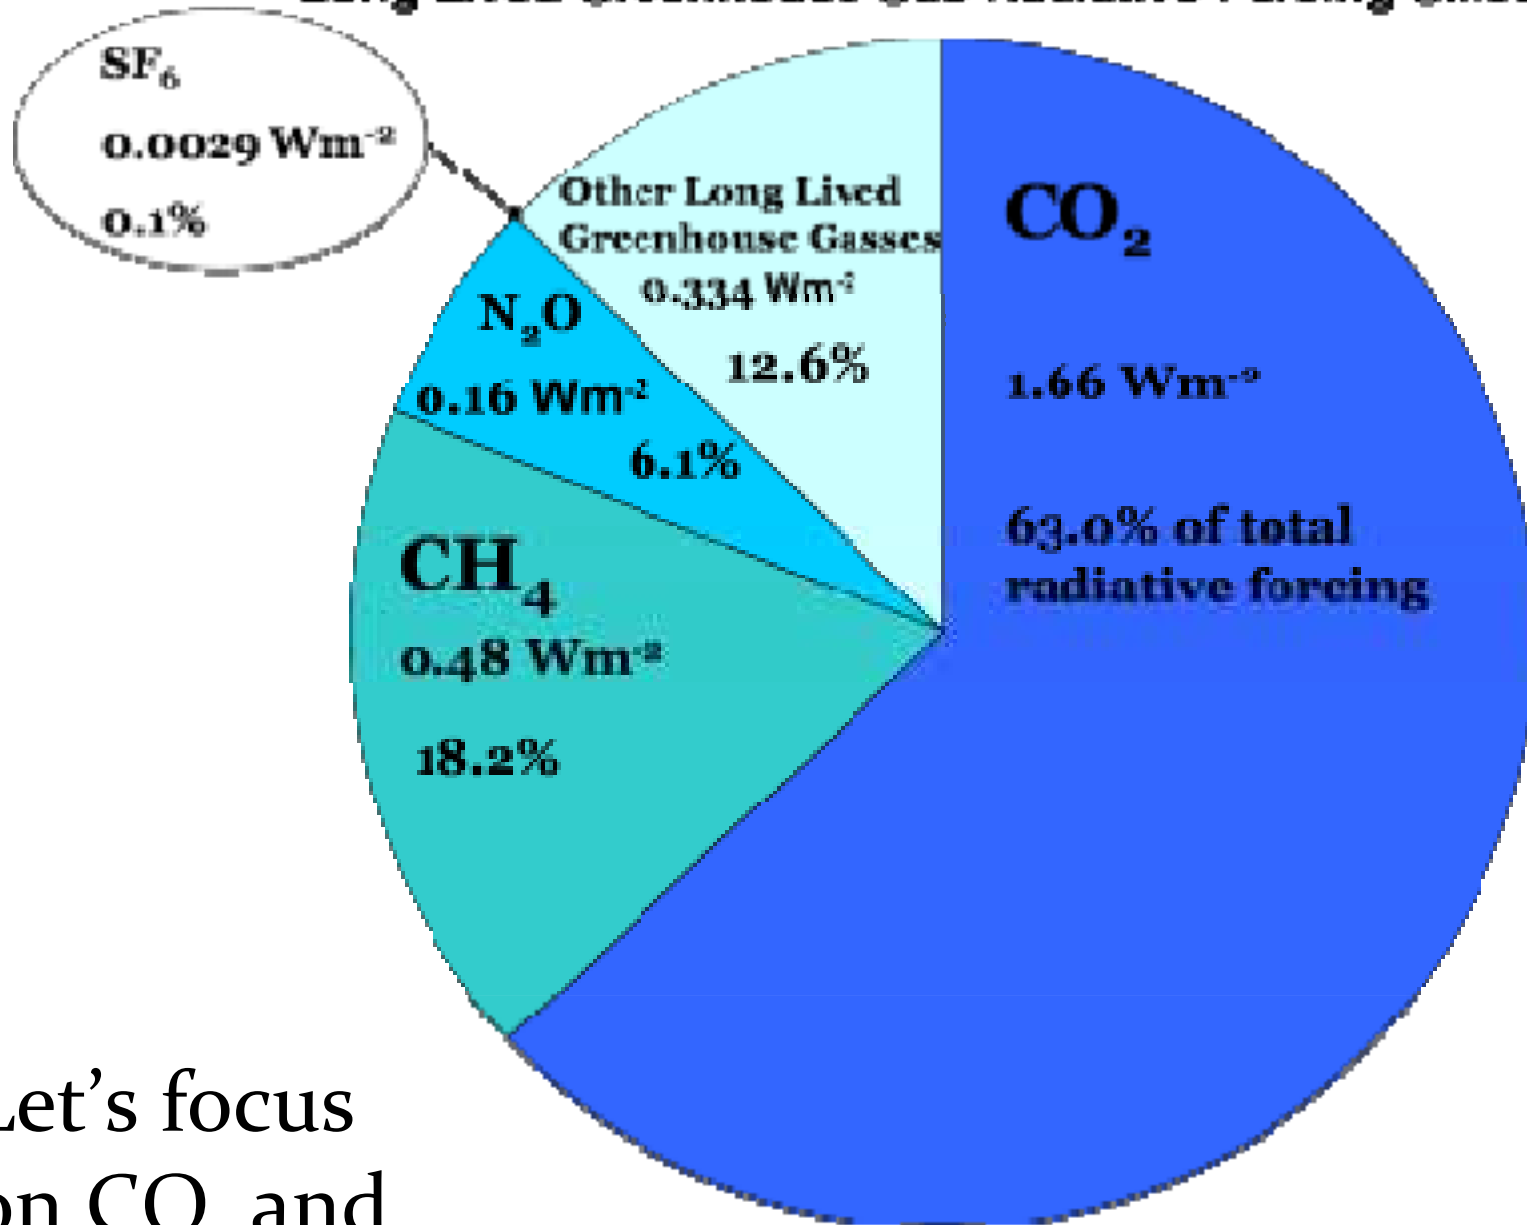

Low Carbon Lifestyles

What can we do in our workplaces?

Long Lived Greenhouse Gas Radiative Forcing Since 1750

Let's focus
on CO₂ and
methane

Every unit of electricity (kWh) used
generates **0.82 kg of CO₂** at the power station